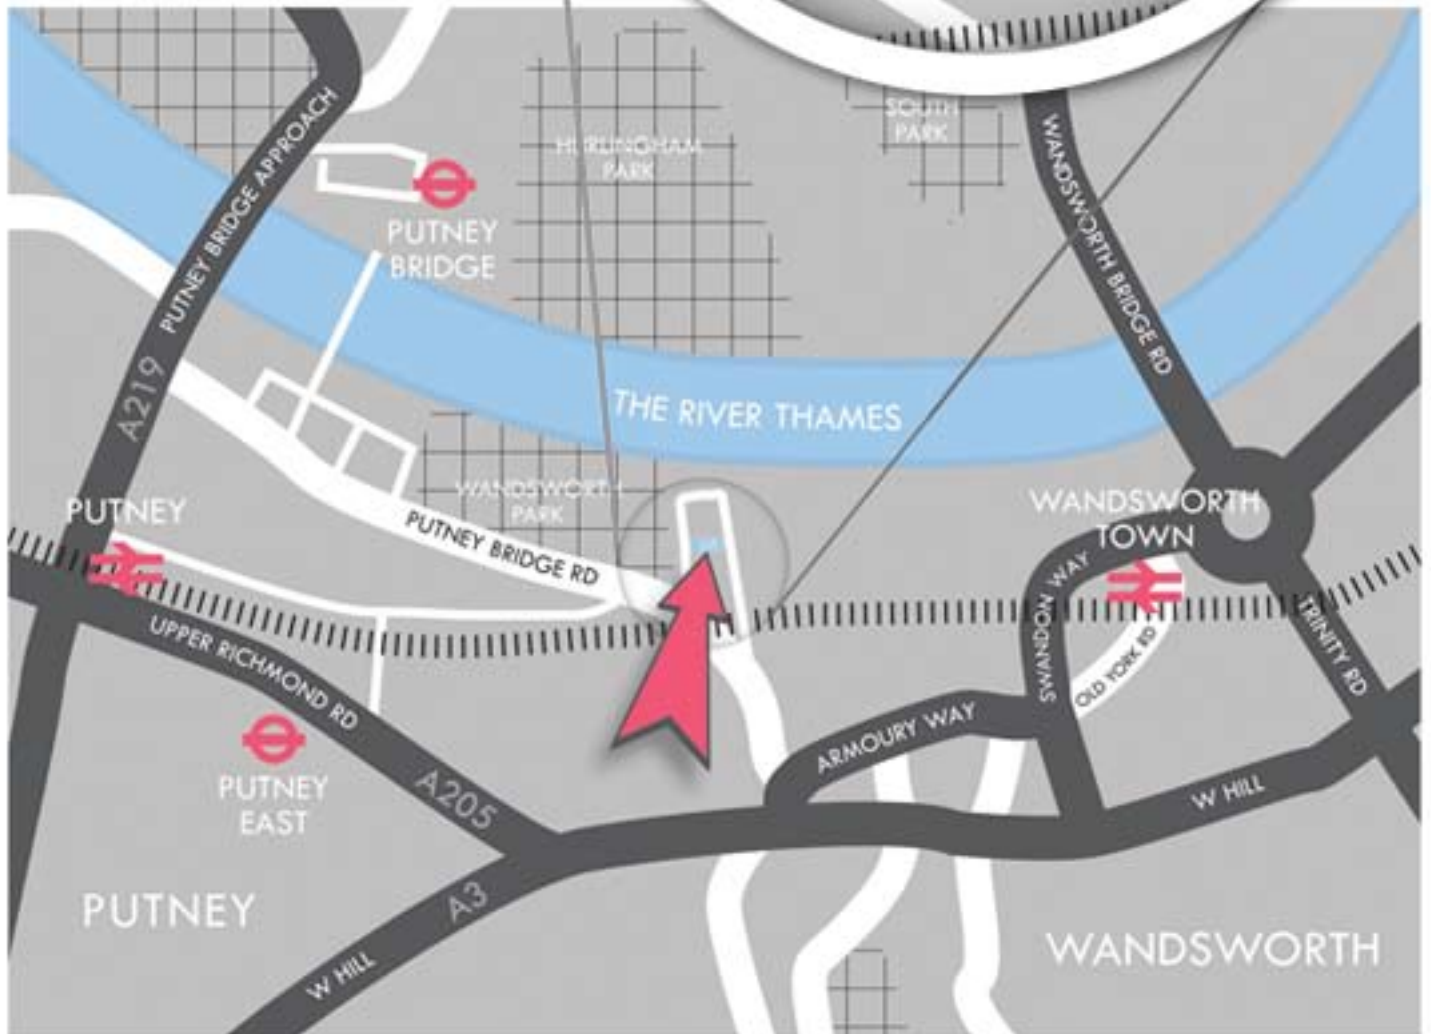

## BY CAR

Google maps or GPS will get you to our neck of the woods and we've a couple of parking places set aside for visitors. Head down Point Pleasant and follow the road round to the left and you'll see a set of big black metal gates on your left (it's not the big white building, those gates are on your other left). Then just give us a ring (020 88706777) and we'll buzz you in. But before you set off, please give Clara or Sophie a ring to check parking availability.

Alternatively there are some metered car parking spots just opposite salt on Northfields and we'll be able to have a whip round for some change if you're short.